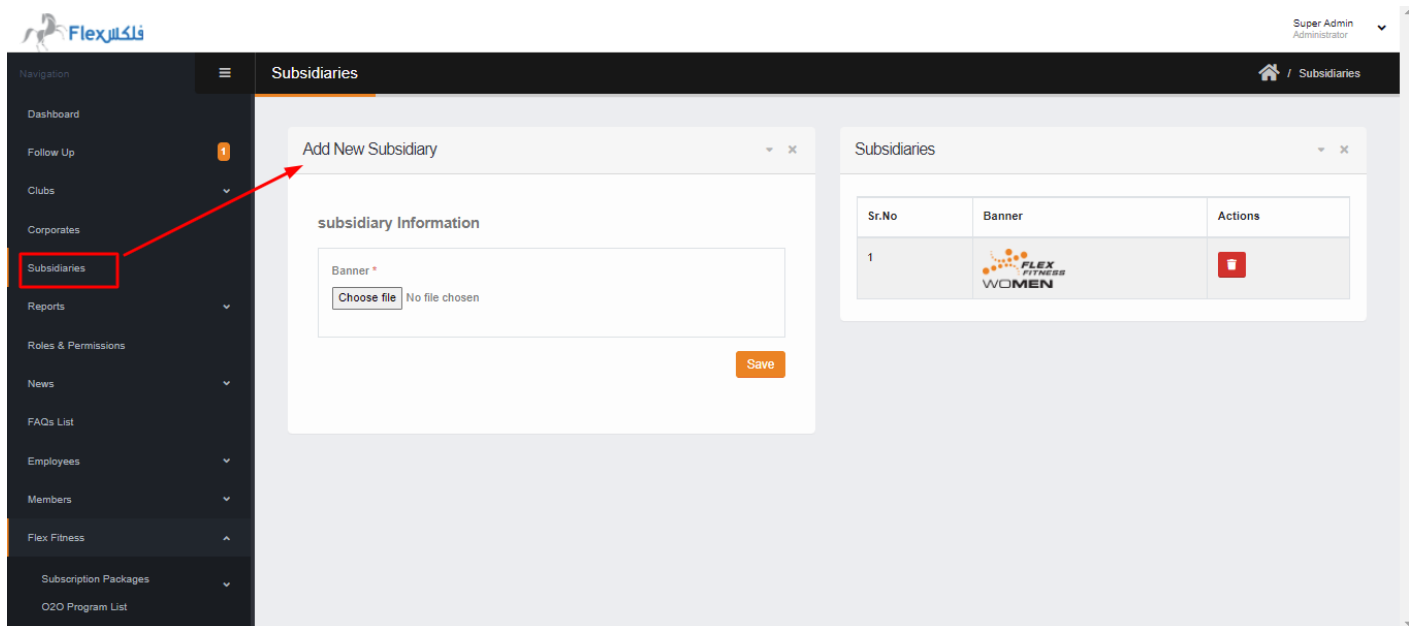

Subsidiary

In this section, you can add the **Subsidiary** images. For the better result on front-end you can add the **Subsidiary image** up to **382 x 120** image size.

Also, you can delete the **Subsidiary** by clicking on delete button in the action column.