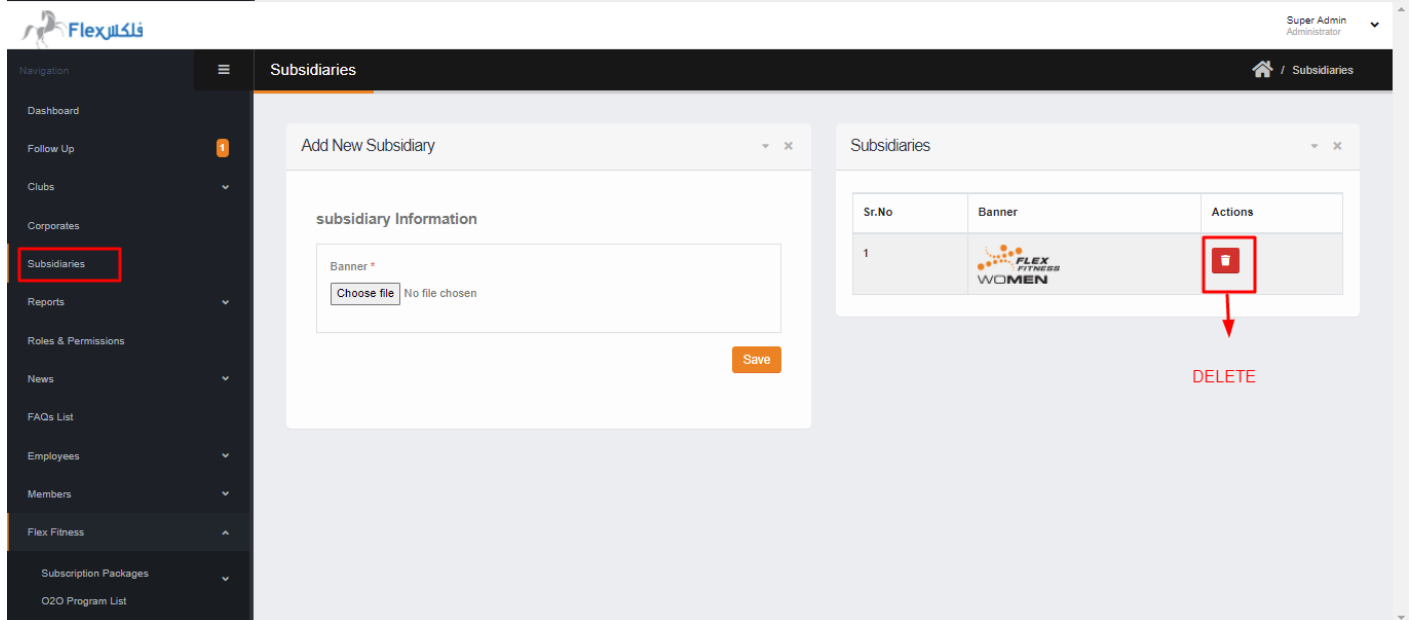

Subsidiary

In this section, you can add the **Subsidiary** images. For the better result on front-end you can add the **Subsidiary image** up to **382 x 120** image size.

Also, you can delete the **Subsidiary** by clicking on delete button in the action column.